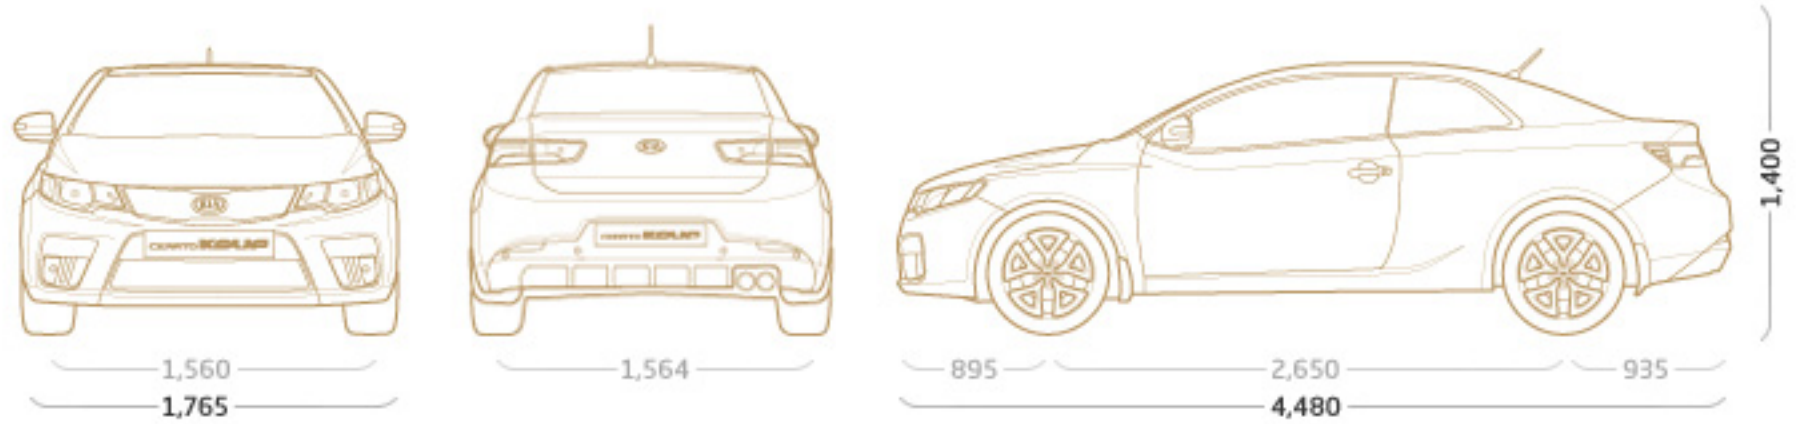

Specification

Dimensions (mm)

Engine

1.6 DOHC CVVT Gasoline Engine

- Displacement 1,591 cc
- Max. Power 126 ps / 91.2 kW @ 6,300 rpm
- Max. Torque 16.0 kg.m / 156 Nm @ 4,200 rpm

2.0 DOHC CVVT Gasoline Engine

- Displacement 1,998 cc
- Max. Power 156 ps / 114.7 kW @ 6,200 rpm
- Max. Torque 19.8 kg.m / 194.2 Nm @ 4,300 rpm

Dimensions (mm)

Cerato / Forte Koup

Overall length	4,480	Interior width	1,475
Overall width	1,765	Interior height	1,175
Overall height	1,400	Leg room (front)	1,108
Wheelbase	2,650	Leg room (rear)	862
Wheeltrack (front)	1,560	Head room (front)	982
Wheeltrack (rear)	1,564	Head room (rear)	897
Overhang (front)	895	Shoulder room (front)	1,414
Overhang (rear)	935	Shoulder room (rear)	1,331
Interior length	1,903	Min. ground clearance	140