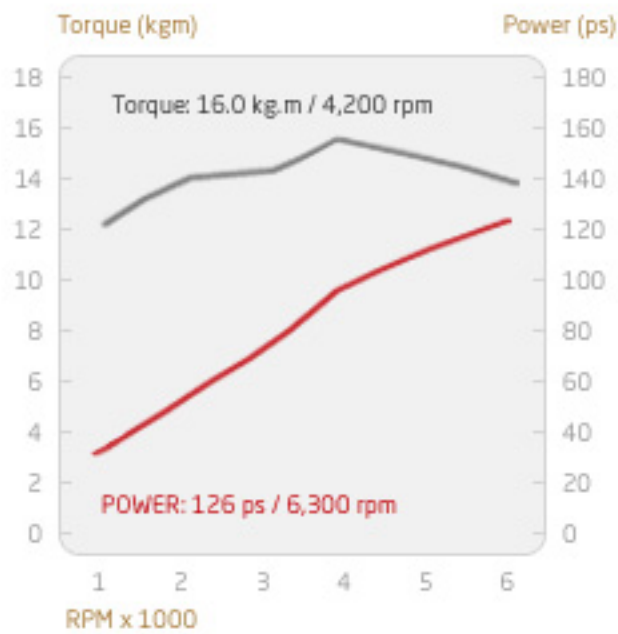

Specification

Dimensions (mm)

Engine

1.6 DOHC CVVT Gasoline Engine

- Displacement 1,591 cc
- Max. Power 126 ps / 91.2 kW @ 6,300 rpm
- Max. Torque 16.0 kg.m / 156 Nm @ 4,200 rpm

2.0 DOHC CVVT Gasoline Engine

- Displacement 1,998 cc
- Max. Power 156 ps / 114.7 kW @ 6,200 rpm
- Max. Torque 19.8 kg.m / 194.2 Nm @ 4,300 rpm

Dimensions (mm)

Cerato / Forte Koup

Overall length	4,480	Interior width	1,475
Overall width	1,765	Interior height	1,175
Overall height	1,400	Leg room (front)	1,108
Wheelbase	2,650	Leg room (rear)	862
Wheeltrack (front)	1,560	Head room (front)	982
Wheeltrack (rear)	1,564	Head room (rear)	897
Overhang (front)	895	Shoulder room (front)	1,414
Overhang (rear)	935	Shoulder room (rear)	1,331
Interior length	1,903	Min. ground clearance	140