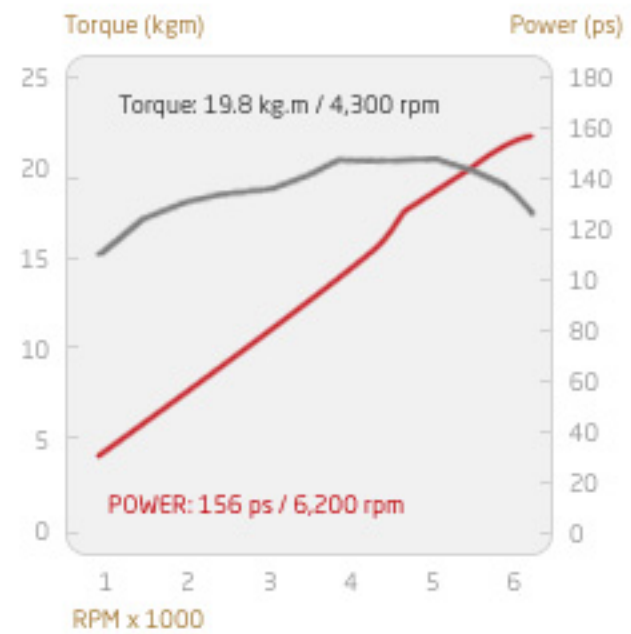

Specification

Dimensions (mm)

Engine

1.6 DOHC CVVT Gasoline Engine

- Displacement 1,591 cc
- Max. Power 126 ps / 91.2 kW @ 6,300 rpm
- Max. Torque 16.0 kg.m / 156 Nm @ 4,200 rpm

2.0 DOHC CVVT Gasoline Engine

- Displacement 1,998 cc
- Max. Power 156 ps / 114.7 kW @ 6,200 rpm
- Max. Torque 19.8 kg.m / 194.2 Nm @ 4,300 rpm

Dimensions (mm)

Cerato / Forte Koup

Overall length	4,480	Interior width	1,475
Overall width	1,765	Interior height	1,175
Overall height	1,400	Leg room (front)	1,108
Wheelbase	2,650	Leg room (rear)	862
Wheeltrack (front)	1,560	Head room (front)	982
Wheeltrack (rear)	1,564	Head room (rear)	897
Overhang (front)	895	Shoulder room (front)	1,414
Overhang (rear)	935	Shoulder room (rear)	1,331
Interior length	1,903	Min. ground clearance	140